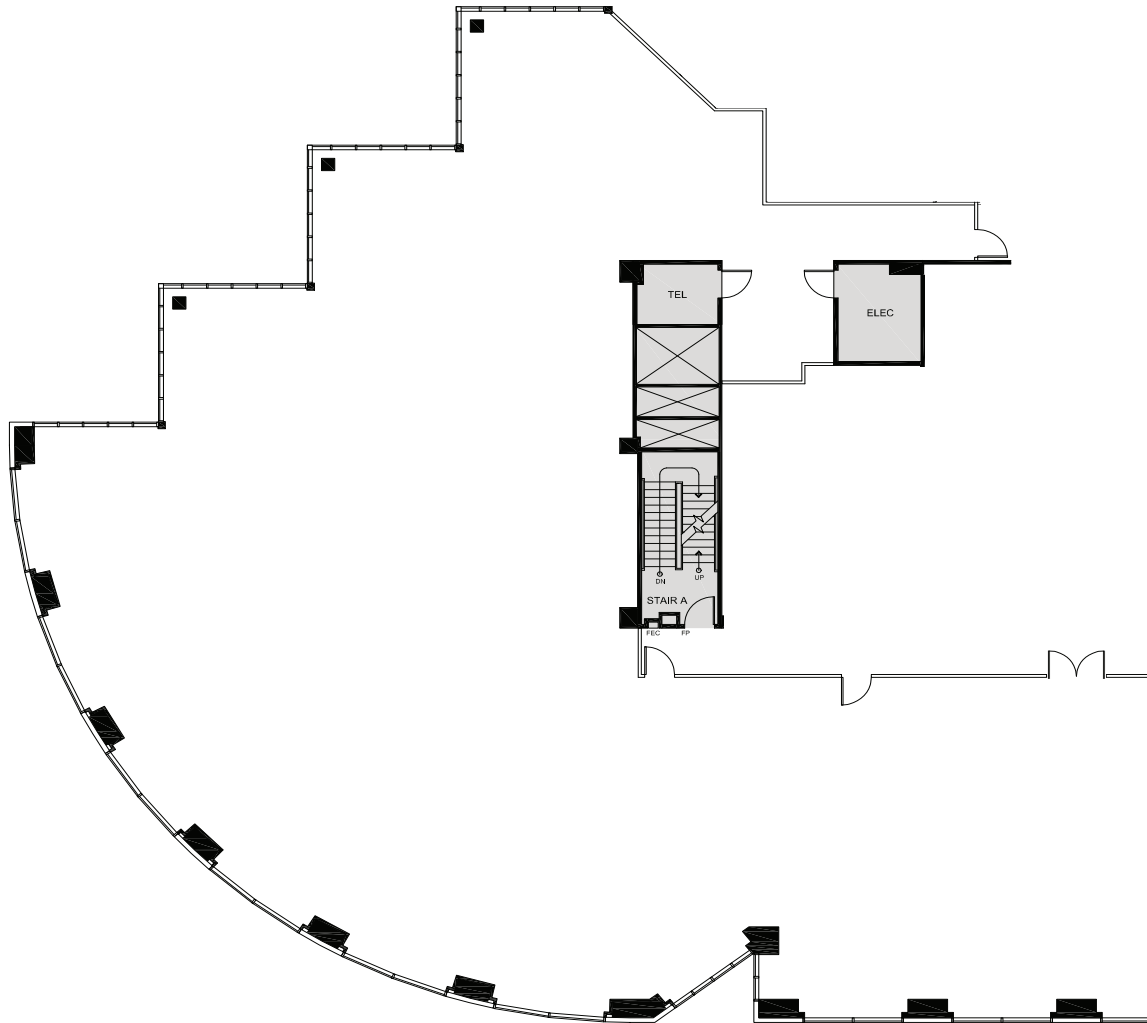

FOR LEASE

San Felipe Plaza

5847 San Felipe St. Houston, TX 77057

Suite 4100

8,706 RSF

Vince Strake

Senior Vice President

713.705.2292