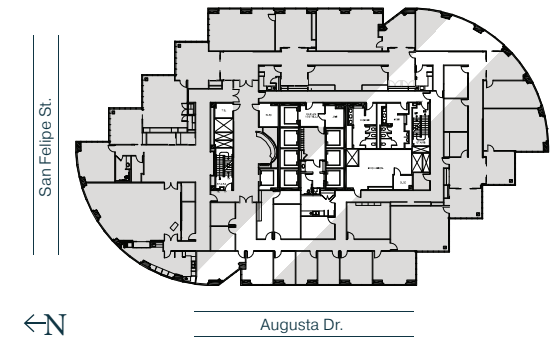

FOR LEASE

San Felipe Plaza

5847 San Felipe St. Houston, TX 77057

Suite 4500

19,985 RSF

Vince Strake
Senior Vice President
713.705.2292
vince.strake@partnersrealestate.com

Lesley Rice
Senior Vice President
713.275.9611
lesley.rice@partnersrealestate.com