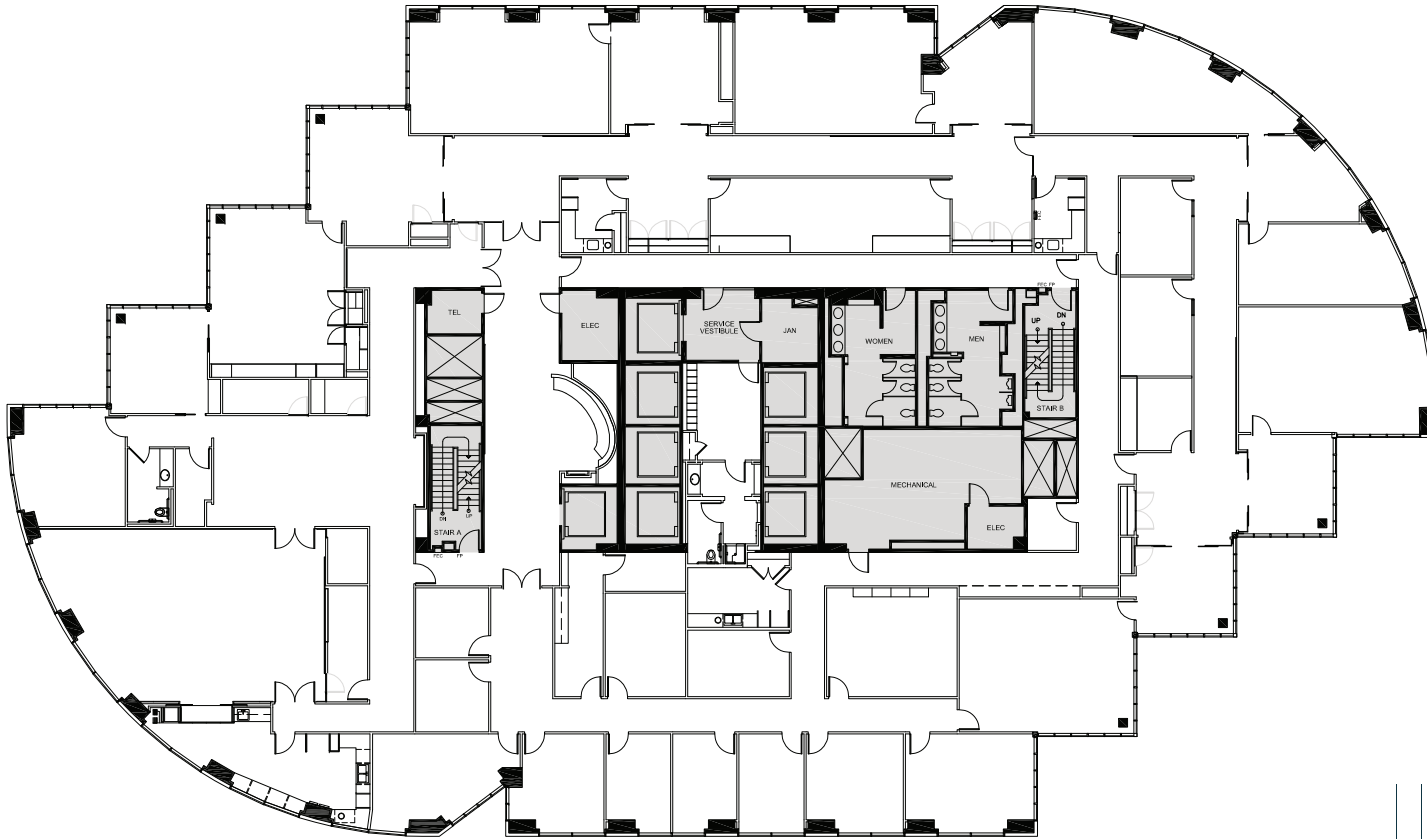

FOR LEASE

San Felipe Plaza

5847 San Felipe St. Houston, TX 77057

Suite 4500

19,985 RSF

Vince Strake
Senior Vice President
713.705.2292
vince.strake@partnersrealestate.com

Lesley Rice
Senior Vice President
713.275.9611
lesley.rice@partnersrealestate.com